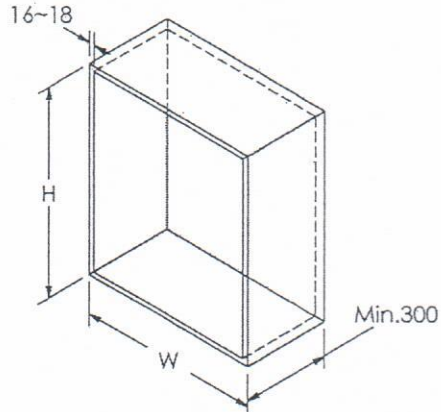

Art. 122S

Scolapiatti stampato con vaschetta inox AISI 201.
 AISI 201 Stainless steel Dish Rack with draining board

Accessori
 Accessories:

n°1 pcs

n°1 pcs

n°2 pcs L.450-L.600
 n°4 pcs L.800-L.900
 n°6 pcs L.1200