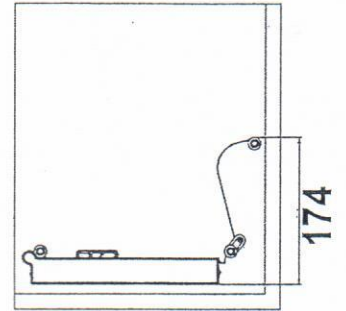

Art. 122S

Scolapiatti stampato con vaschetta inox AISI 201.
 AISI 201 Stainless steel Dish Rack with draining board

Accessori
 Accessories:

n°1 pcs

n°1 pcs

n°2 pcs L.450-L.600
 n°4 pcs L.800-L.900
 n°6 pcs L.1200